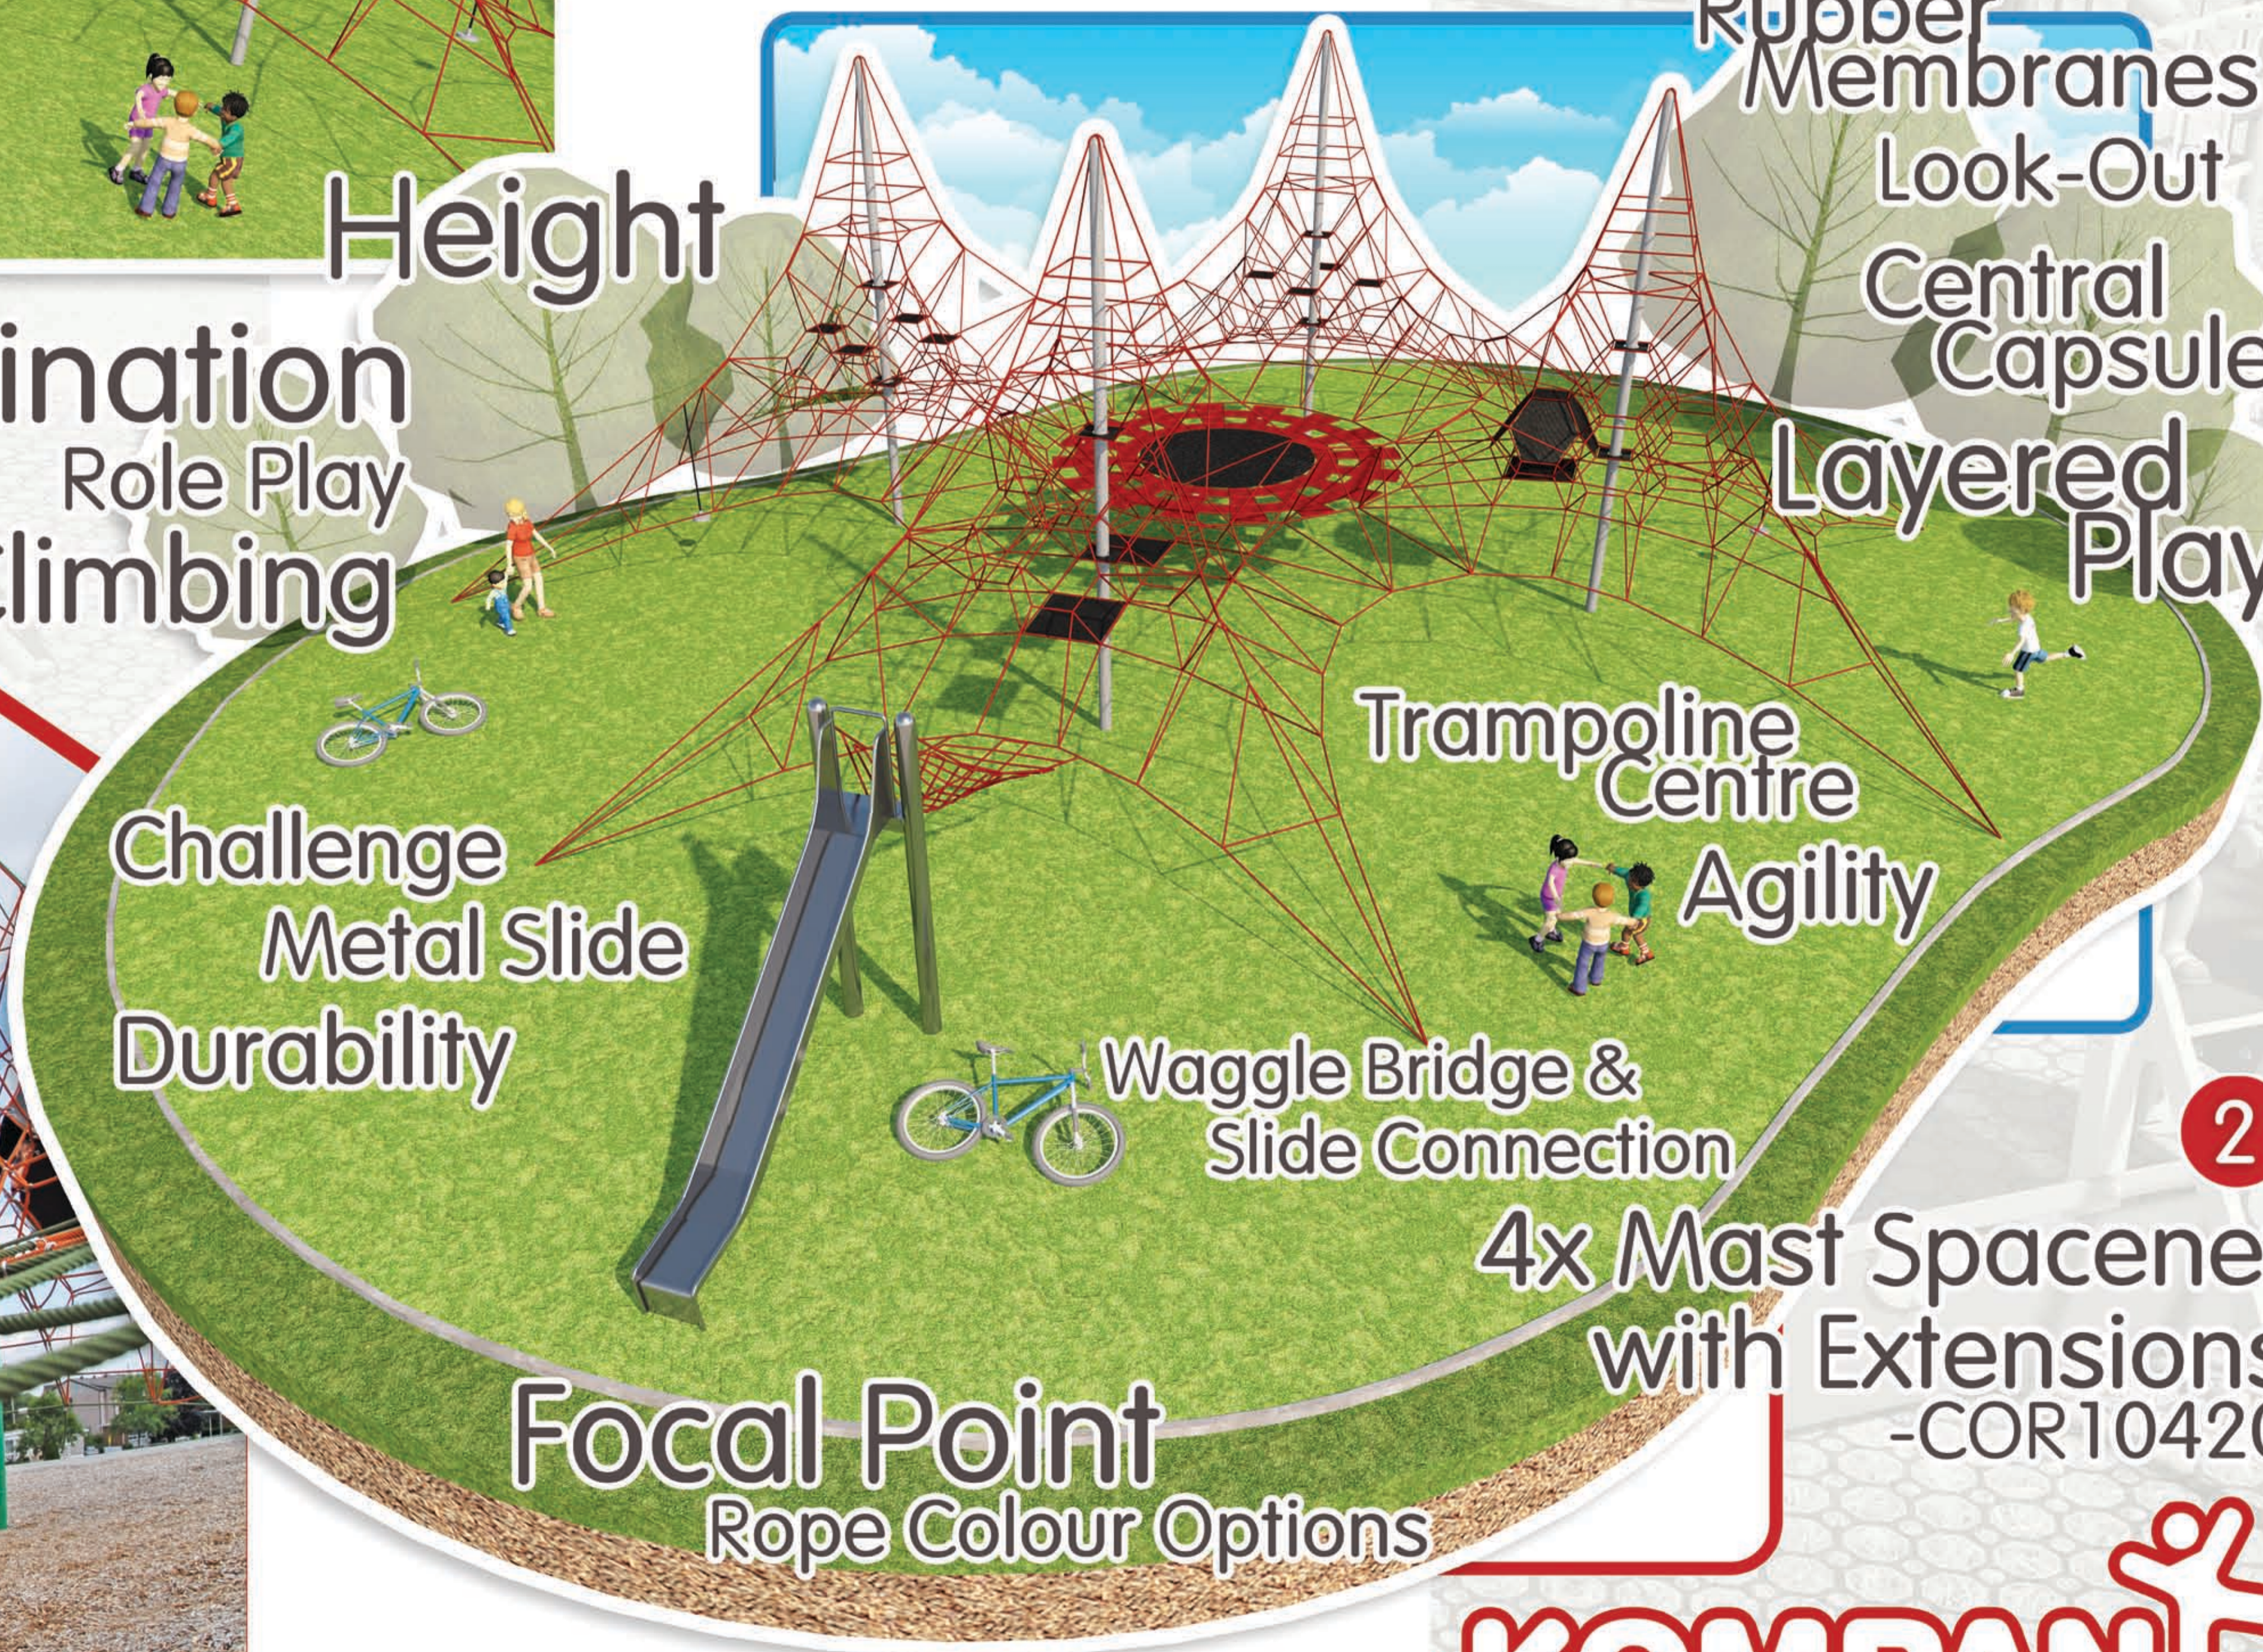

Park Howard Play Area Carmarthenshire C.C

Height

Imagination
Role Play
Climbing

Rubber
Membranes
Look-Out
Central
Capsule
Layered
Play

Challenge
Metal Slide
Durability

Trampoline
Centre
Agility

Waggle Bridge &
Slide Connection

Focal Point
Rope Colour Options

4x Mast Spacenet
with Extensions
-COR10420

2