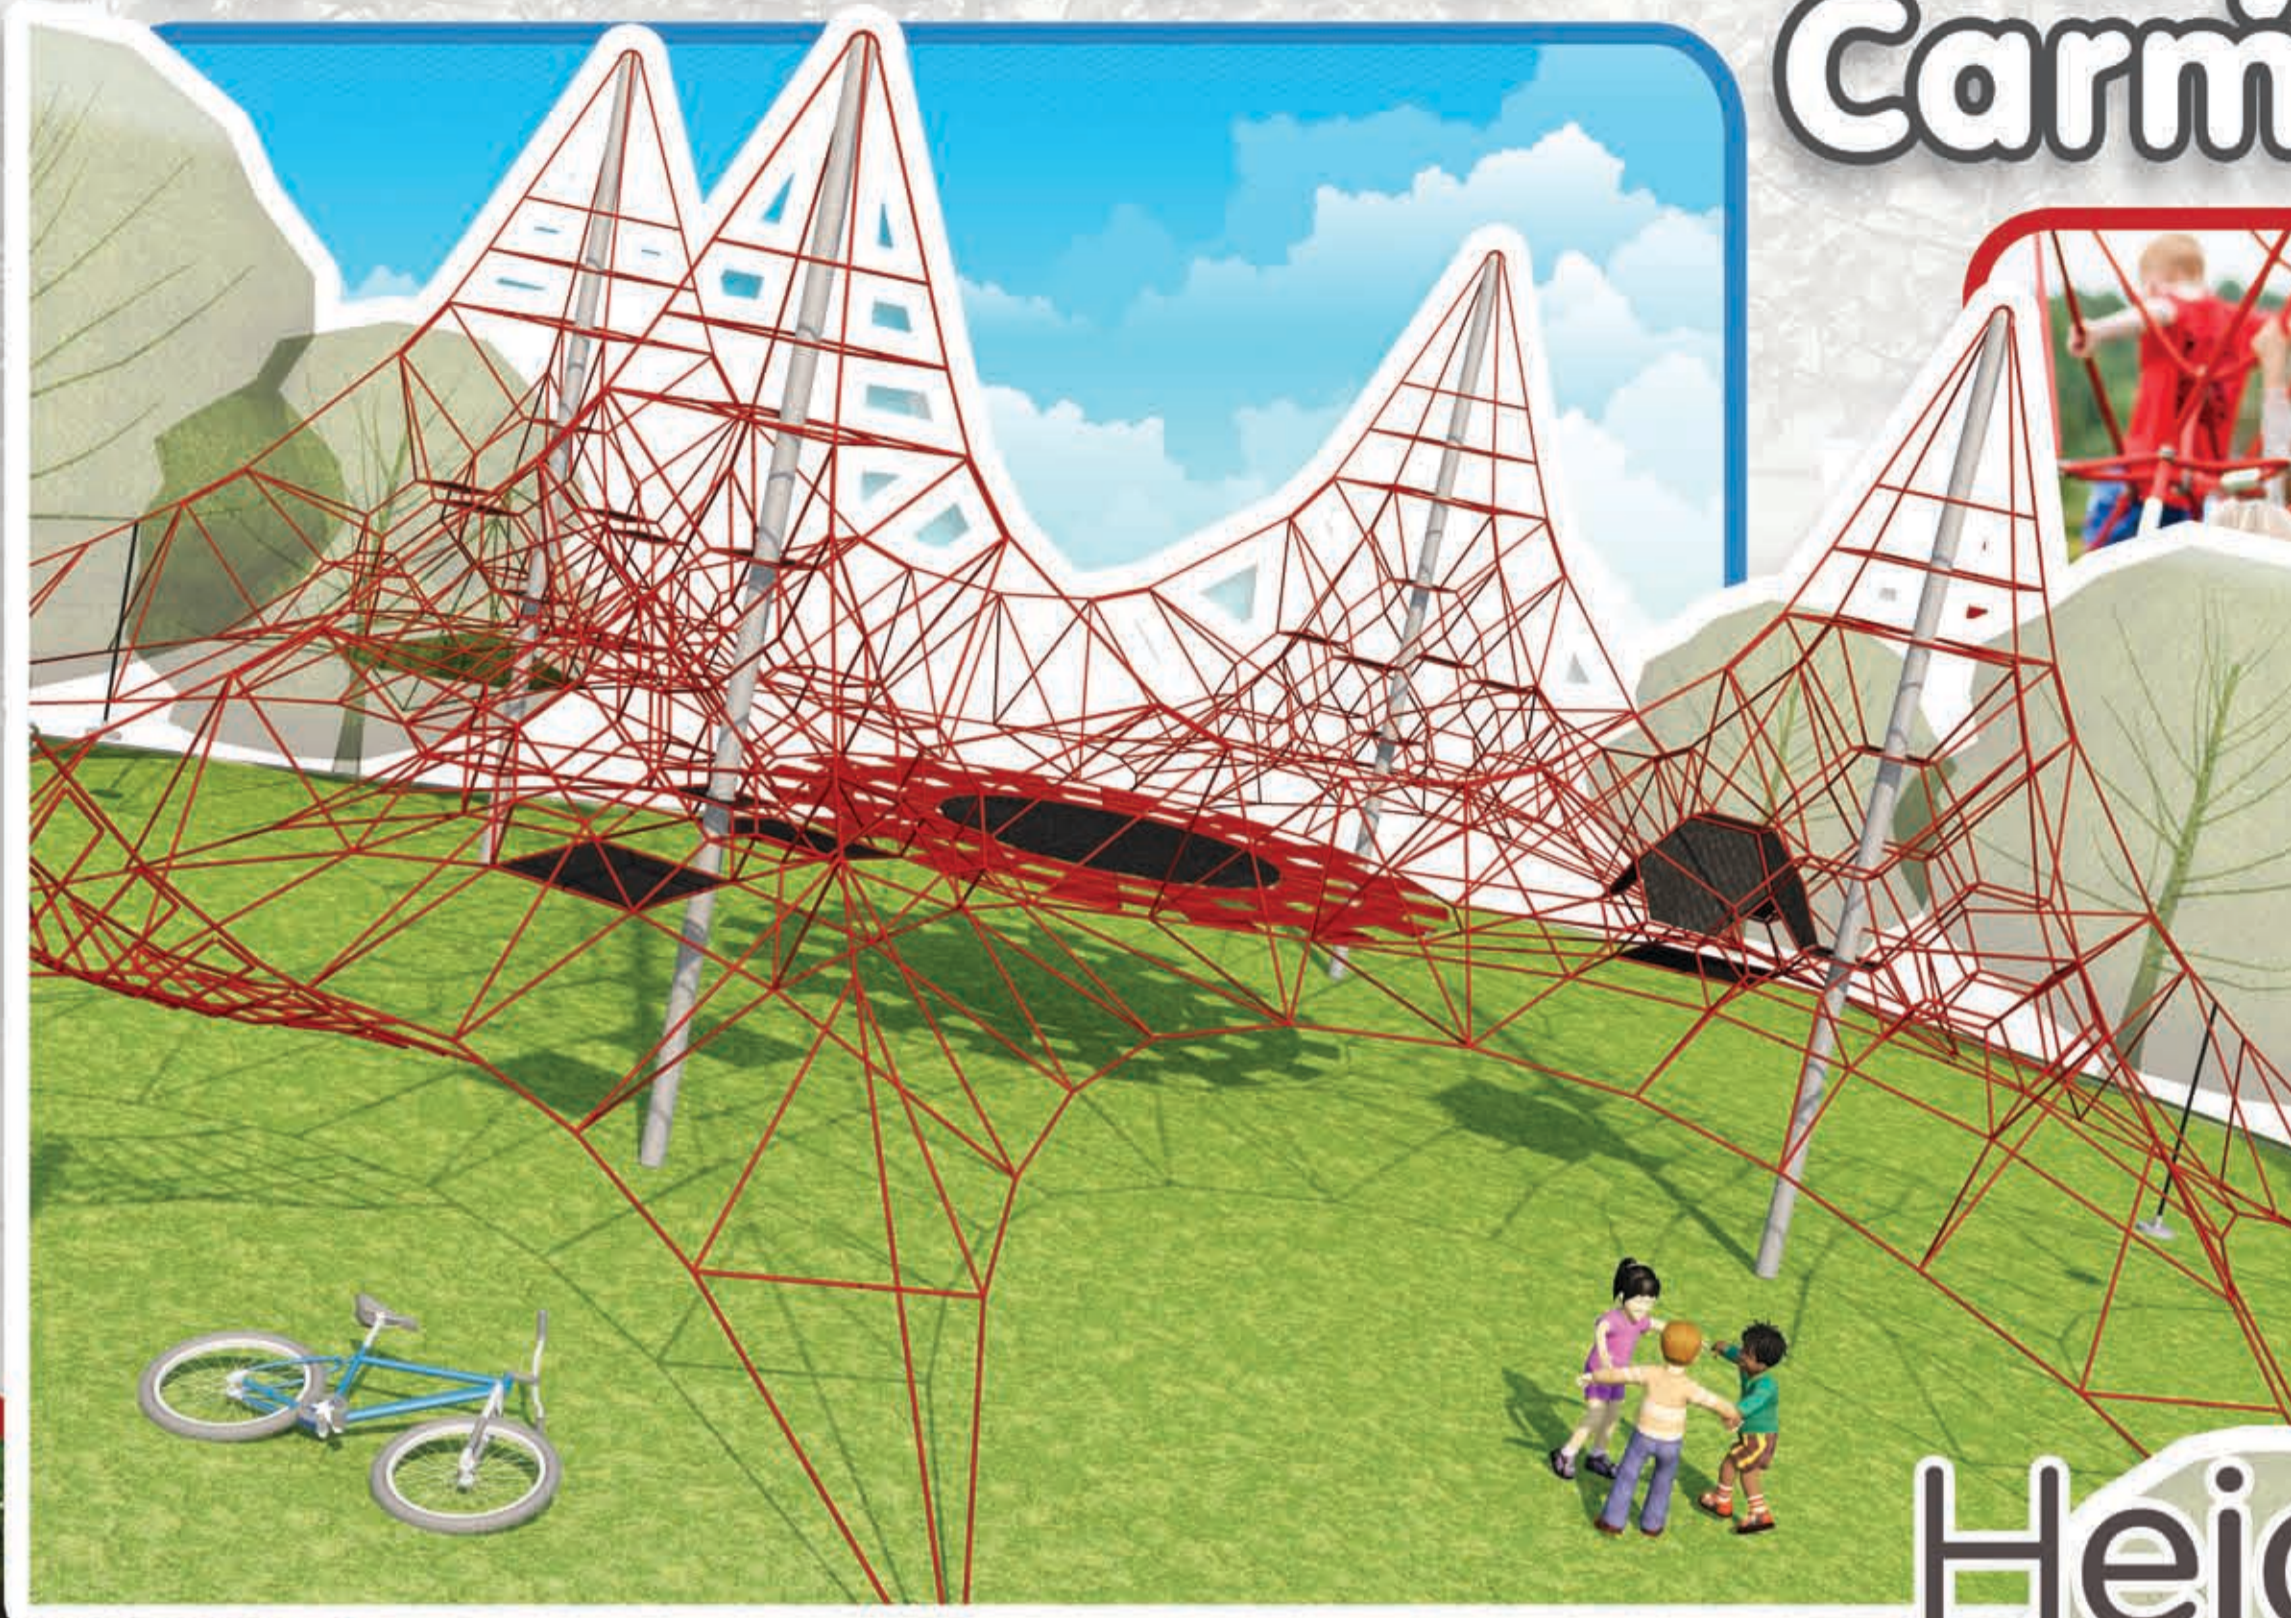

Park Howard Play Area Carmarthenshire C.C

Height

Imagination
Role Play
Climbing

Rubber
Membranes
Look-Out
Central
Capsule
Layered
Play

Challenge
Metal Slide
Durability

Trampoline
Centre
Agility

Waggle Bridge &
Slide Connection

Focal Point
Rope Colour Options

4x Mast Spacenet
with Extensions
-COR10420

2